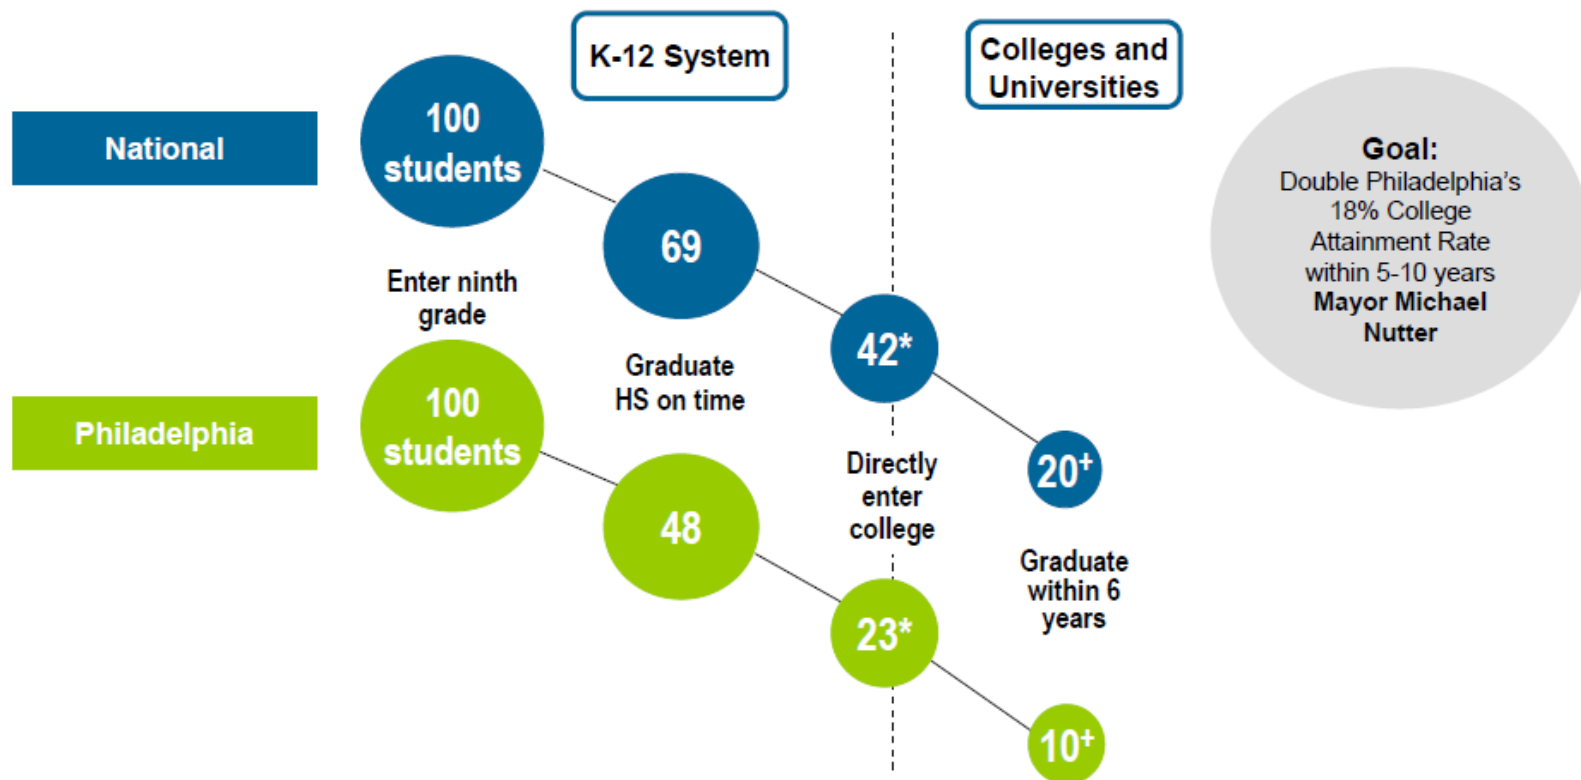

# Executive Summary: What is the Pipeline of College Graduation for Philadelphia 9<sup>th</sup> Graders?

Philadelphia lags behind national rates for college going and completion.

\* "Directly enter college" for the national cohort is defined as matriculation in a two or four year college within *first semester*. "Directly enter college" for the Philadelphia cohort is defined by matriculation in a two- or four- year college within *first year* after graduating high school. In the remainder of this report we defined this as matriculation within *first semester*.

+ "Graduation within 6 years" for the national cohort and the Philadelphia cohort include two and four year degrees. However, the national figure only includes two year degrees obtained within three years.